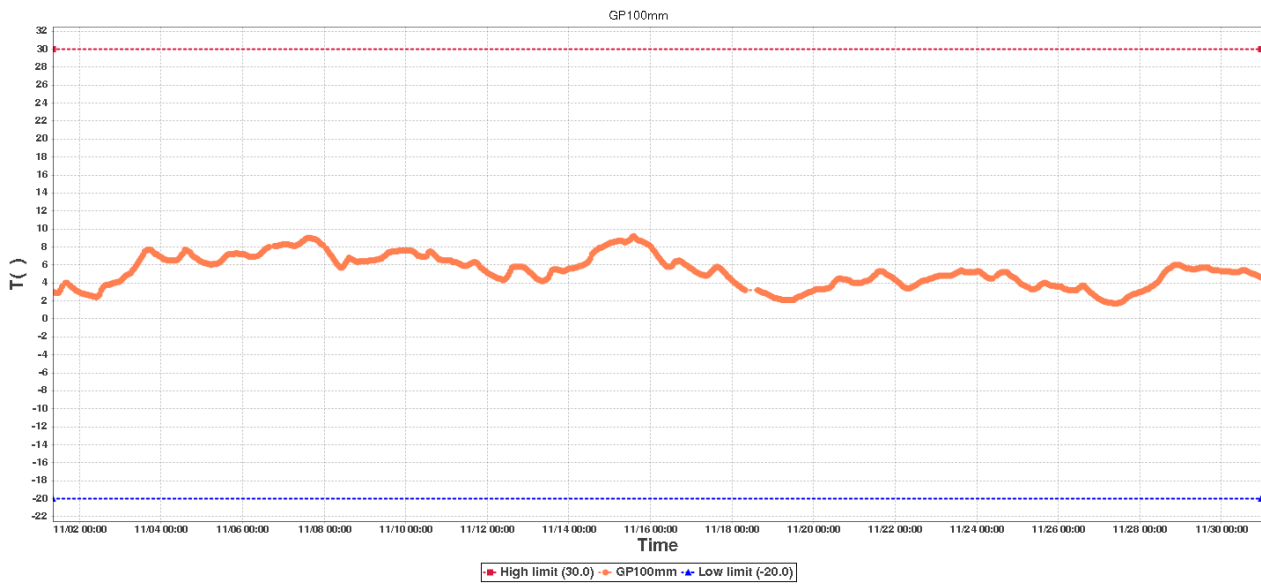

## Device Information

Device ID: 92173854970390518869 Device SUB-ID: 0  
Device Name: Ground Probe-1 Device Model: RCW-600WiFi

## Description:

Hours to monitor: 719.0

## GP100mmSummary

Start Time: 2018/11/01 08:18:58(GMT+00:00) End Time: 2018/11/30 23:23:51(GMT+00:00)  
High limit: 30.0 Max: 9.2  
Low limit: -20.0 Min: 1.7  
Average: 5.32 Data Points: 688

## GP300mmSummary

Start Time: 2018/11/01 08:18:58(GMT+00:00) End Time: 2018/11/30 23:23:51(GMT+00:00)  
High limit: 30.0 Max: 8.3  
Low limit: -20.0 Min: 3.3  
Average: 5.83 Data Points: 688