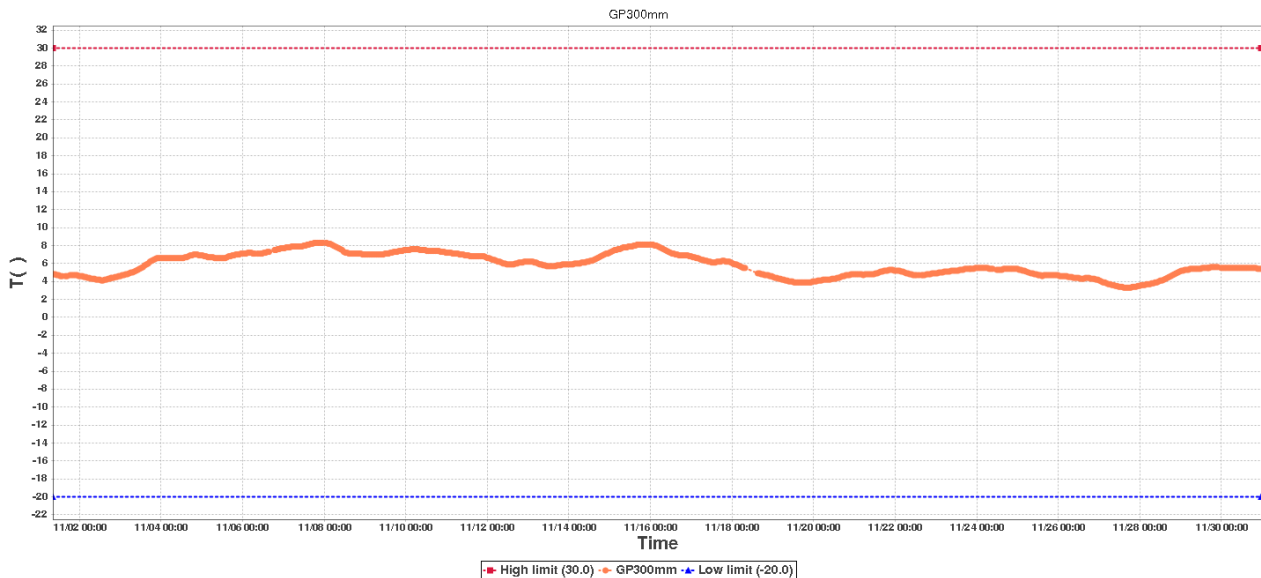

## Device Information

Device ID: 92173854970390518869 Device SUB-ID: 0  
Device Name: Ground Probe-1 Device Model: RCW-600WiFi

## Description:

Hours to monitor: 719.0

## GP100mmSummary

Start Time: 2018/11/01 08:18:58(GMT+00:00) End Time: 2018/11/30 23:23:51(GMT+00:00)  
High limit: 30.0 Max: 9.2  
Low limit: -20.0 Min: 1.7  
Average: 5.32 Data Points: 688

## GP300mmSummary

Start Time: 2018/11/01 08:18:58(GMT+00:00) End Time: 2018/11/30 23:23:51(GMT+00:00)  
High limit: 30.0 Max: 8.3  
Low limit: -20.0 Min: 3.3  
Average: 5.83 Data Points: 688